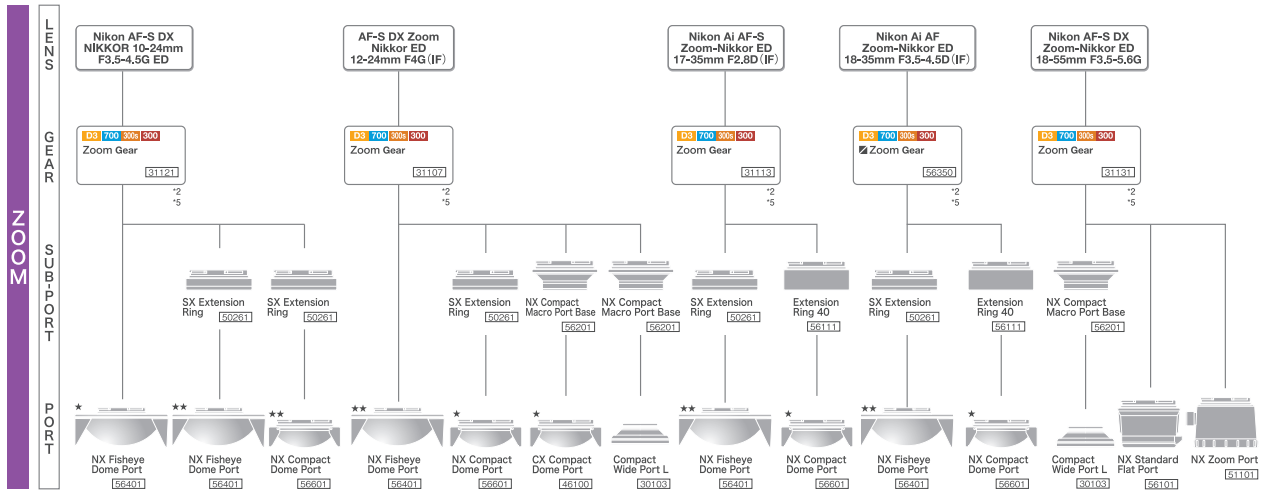

# MDX-PRO D3, MDX-PRO D700, MDX-D300s, MDX-D300

Housings with the following marks are compatible

**D3** MDX-PRO D3 **700** MDX-PRO D700 **300s** MDX-D300s **300** MDX-D300

★★ : Image aberration is rarely apparent ★ : Image aberration is sometimes apparent

\*1:Focus is adjustable with the focus knob on housing.(main-body) \*2:Zoom is controllable with the focus knob on the housing.(main-body)

\*3:Focus is adjustable with the focus knob on the port. \*4:Zoom is adjustable with the zoom knob on the port. \*5:Manual focus cannot be used.

Note

The lens may be reflected in the image depending on your shooting condition.