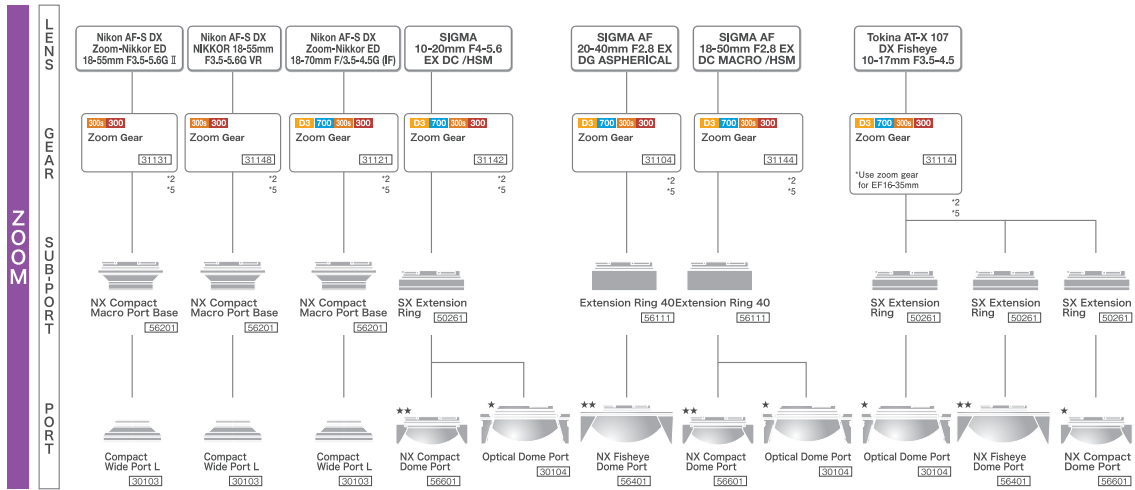

# MDX-PRO D3, MDX-PRO D700, MDX-D300s, MDX-D300

Housings with the following marks are compatible

**D3** MDX-PRO D3 **700** MDX-PRO D700 **300s** MDX-D300s **300** MDX-D300

★★ : Image aberration is rarely apparent ★ : Image aberration is sometimes apparent

\*1:Focus is adjustable with the focus knob on housing.(main-body) \*2:Zoom is controllable with the focus knob on the housing.(main-body)

\*3:Focus is adjustable with the focus knob on the port. \*4:Zoom is adjustable with the zoom knob on the port. \*5:Manual focus cannot be used.

Note

The lens may be reflected in the image depending on your shooting condition.