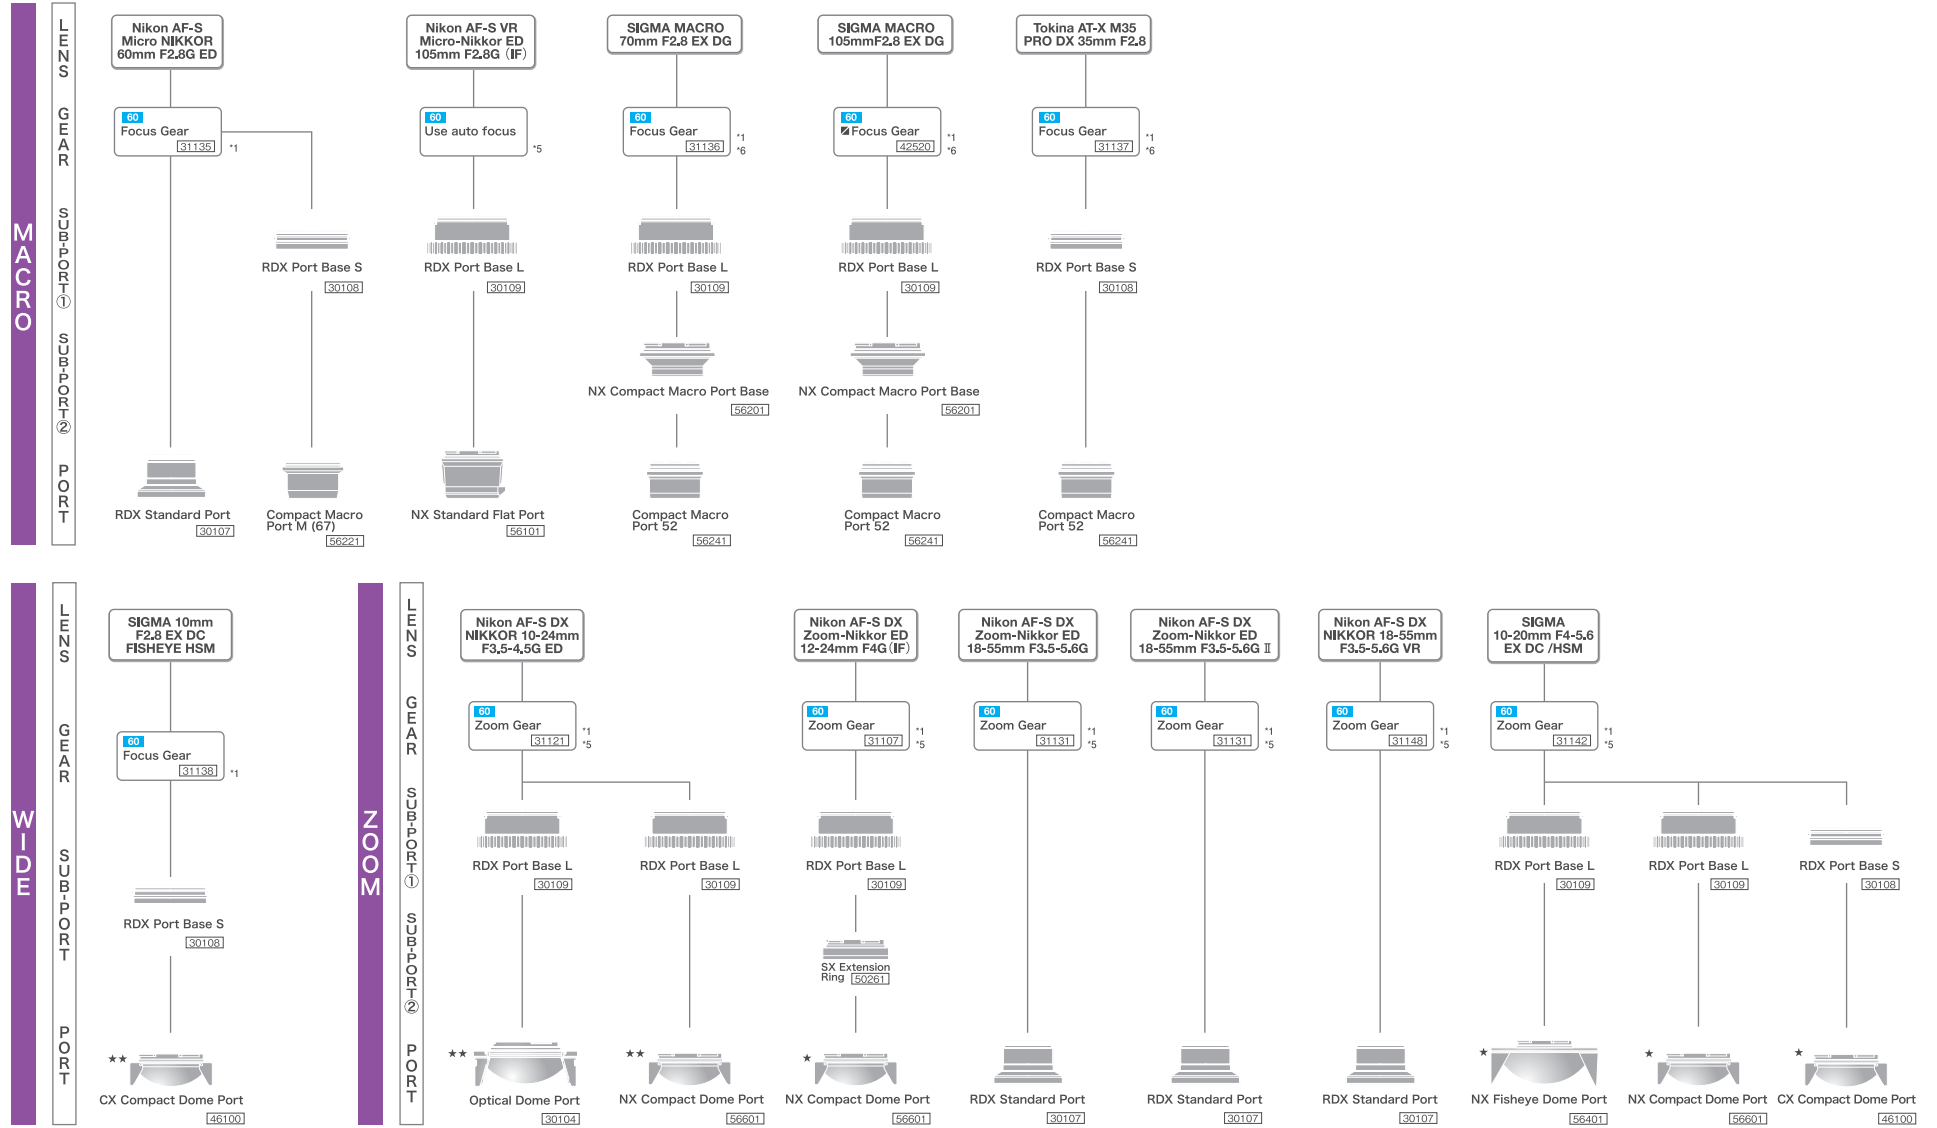

System Chart for RDX Housing (for Nikon)

RDX-D60

Housings with the following marks are compatible

60 RDX-D60

★ ★ : Image aberration is rarely apparent ★ : Image aberration is sometimes apparent
 *1: Focus is adjustable with the focus knob on housing.(main-body) *2: Zoom is controllable with the focus knob on the housing.(main-body)
 *3: Focus is adjustable with the focus knob on the port. *4: Zoom is adjustable with the zoom knob on the port. *5: Manual focus cannot be used.
 *6: Auto focus cannot be used.
 Note
 The lens may be reflected in the image depending on your shooting condition.