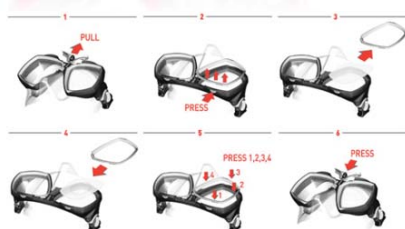

For more information, [click here](#)

www.aquamaster.net

Technisub Look 2 mask with 'LQR' system goes Crystal

Classic and elegant. You already know that the Look 2 and Look midi masks come with carbonic joint buckles, complete with twin button strap quick release and they can be fitted with optical lens. We can now inform you that this best selling mask is available in a new colour scheme comprising both solid and crystal colours. Best of all is the new LQR (Lens Quick Release) system which enables even novice divers to quickly and easily dismantle and reassemble this mask in a matter of seconds! The easiest mask to maintain.