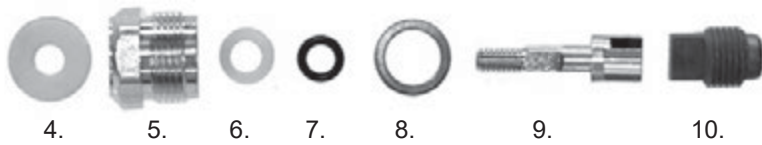

VALVES EXPLODED VIEW

Description

Part Number

1. Handwheel Nut (Thermo/Sherwood) **FHV02P01**
2. Handwheel Spring **FHV02P02**
3. Handwheel - Black **FHV02P03**
  Handwheel - Green..... **FHV02P03G**
4. Handwheel washer **FHV02P04**
5. Bonnet Nut (Thermo/Sherwood)..... **FHV02P05**
6. **Stem packing** **FHV02P06**
7. **Stem O-ring** **FHV02P07**
8. **Bonnet Gasket** **FHV02P08**
9. Stem, Plated **FHV02P09**
10. **HP Seat (Thermo/Sherwood)**..... **FHV02P010**
11. Safety Plug Assembly..... **FHV02P011**
12. Dip Tube, plated **FHV02P012**
13. DIN insert **XSP213710**
14. O-ring DIN **XSP124711**
15. **O-ring INT outlet** **XSP214117**
16. **O-ring tank neck** **XSP213715**
- **Service Kit** **FHV02P00**
- **Service Nitrox** **FHV02P00N**